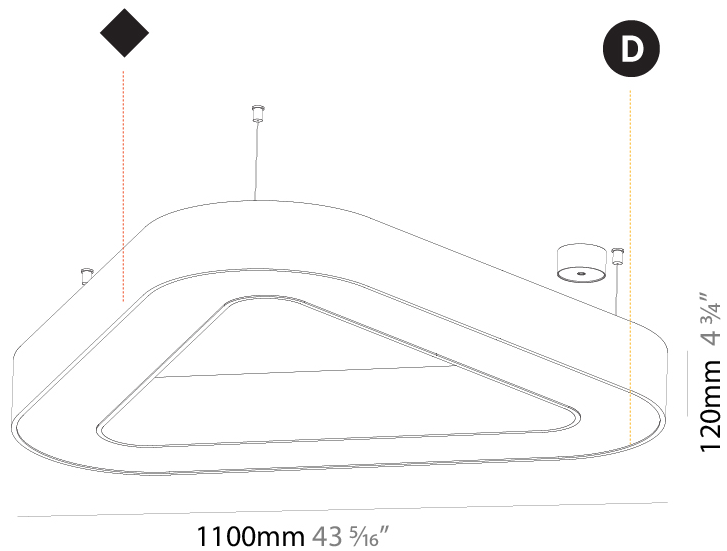

GENERAL

Series: Glorious
Subseries: Glorious Victory
Brand: Prolicht
Division: Architectural
Mounting Type: Suspension
Mounting Location: Ceiling
Subcategory: Ambient

PHYSICAL

Shape: Abstract
Length (mm): 1100
Length (in): 43 5/16
Width (mm): 1100
Width (in): 43 5/16
Height (mm): 120
Height (in): 4 3/4
Max. Overall Height (mm): 2120
Max. Overall Height (in): 83 7/16
Light Distribution: Direct
Weight (kg): 10.561
Weight (lbs): 23.23
Diffuser: PMMA - Opal or Micro-Prism
Fixture Finish: SSR / BKV / CWI / CRY / HAB / LAG / UFT / ITA / RUA / RUR / MIC / FTG / MYG / TWT / LOD / PUS / FRO / FUP / KIA / POP / BLS / SPG / MEY / GOH / GUM / CHC / COM / ABZ / JAG / OBR / MOS / ROR
Fixture Material: Aluminum

ELECTRICAL

Lamp Type: LED (Zhaga Standard)
Input Wattage (W): 45
Total Output Wattage (W): 36 / 28.8 (3500K)
Dimming: Non-Dimming / Phase Dimming (120Vac only) / 0-10V Dimming
Driver Included: Yes
Driver Location: Integrated
Driver Type: Constant Current - 120 / 277Vac
Driver Class: Class 2
Input Voltage (V): 120 - 277
Constant Current (MA): 350 / 900 (3500K)

LED

Color Temperature (°K): 3000 / 3500 / 4000
Max. Delivered Lumen (lm): 4150 / 4302 / 43390
CRI: >80 CRI
Efficiency (%): 0.65
Lamp Life (hrs): 50000

OPTICAL

RATINGS AND CERTIFICATIONS

Certified By: Certified for North American Standards
IP rating: IP20