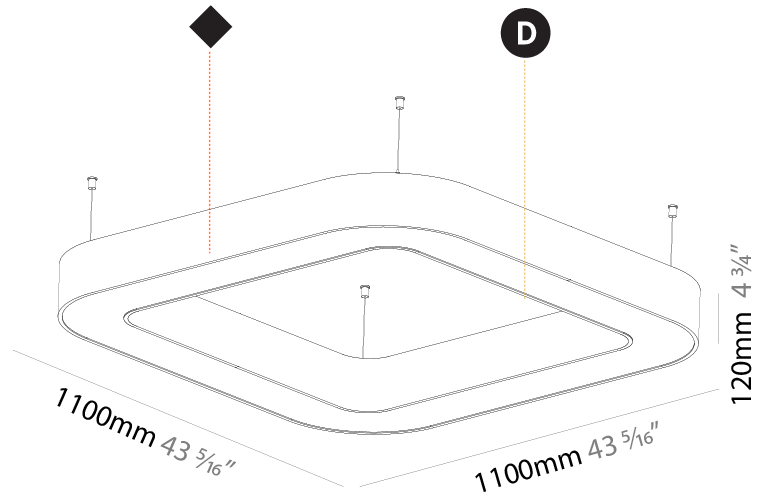

GENERAL

Series: Glorious
Subseries: Glorious Quantum
Brand: Prolicht
Division: Architectural
Mounting Type: Suspension
Mounting Location: Ceiling
Subcategory: Ambient

PHYSICAL

Shape: Square
Length (mm): 1100
Length (in): 43 5/16
Width (mm): 1100
Width (in): 43 5/16
Height (mm): 120
Height (in): 4 3/4
Max. Overall Height (mm): 2120
Max. Overall Height (in): 83 7/16
Light Distribution: Direct
Weight (kg): 13.125
Weight (lbs): 28.88
Diffuser: PMMA - Opal or Micro-Prism
Fixture Finish: SSR / BKV / CWI / CRY / HAB / LAG / UFT / ITA / RUA / RUR / MIC / FTG / MYG / TWT / LOD / PUS / FRO / FUP / KIA / POP / BLS / SPG / MEY / GOH / GUM / CHC / COM / ABZ / JAG / OBR / MOS / ROR
Fixture Material: Aluminum

ELECTRICAL

Lamp Type: LED (Zhaga Standard)
Input Wattage (W): 60
Total Output Wattage (W): 48 / 38.4 (3500K)
Dimming: Non-Dimming / Phase Dimming (120Vac only) / 0-10V Dimming
Driver Included: Yes
Driver Location: Integrated
Driver Type: Constant Current - 120 / 277Vac
Driver Class: Class 2
Input Voltage (V): 120 - 277
Constant Current (MA): 350 / 1200 (3500K)

LED

Color Temperature (°K): 3000 / 3500 / 4000
Max. Delivered Lumen (lm): 5540 / 5733 / 5850
CRI: >80 CRI
Efficiency (%): 65
Lamp Life (hrs): 50000

OPTICAL

RATINGS AND CERTIFICATIONS

Certified By: Certified for North American Standards
IP rating: IP20